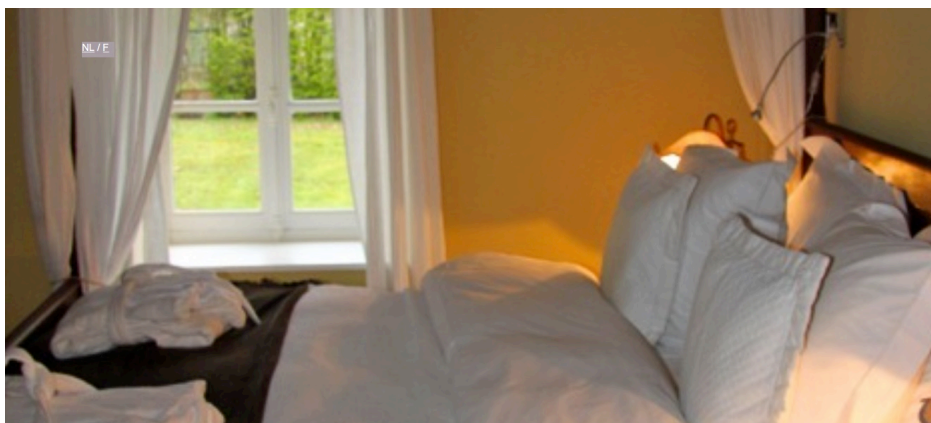

Cottages:

Escargot (one bedroom - bathroom with deep antique cast-iron bathtub and shower):

king-size four poster bed