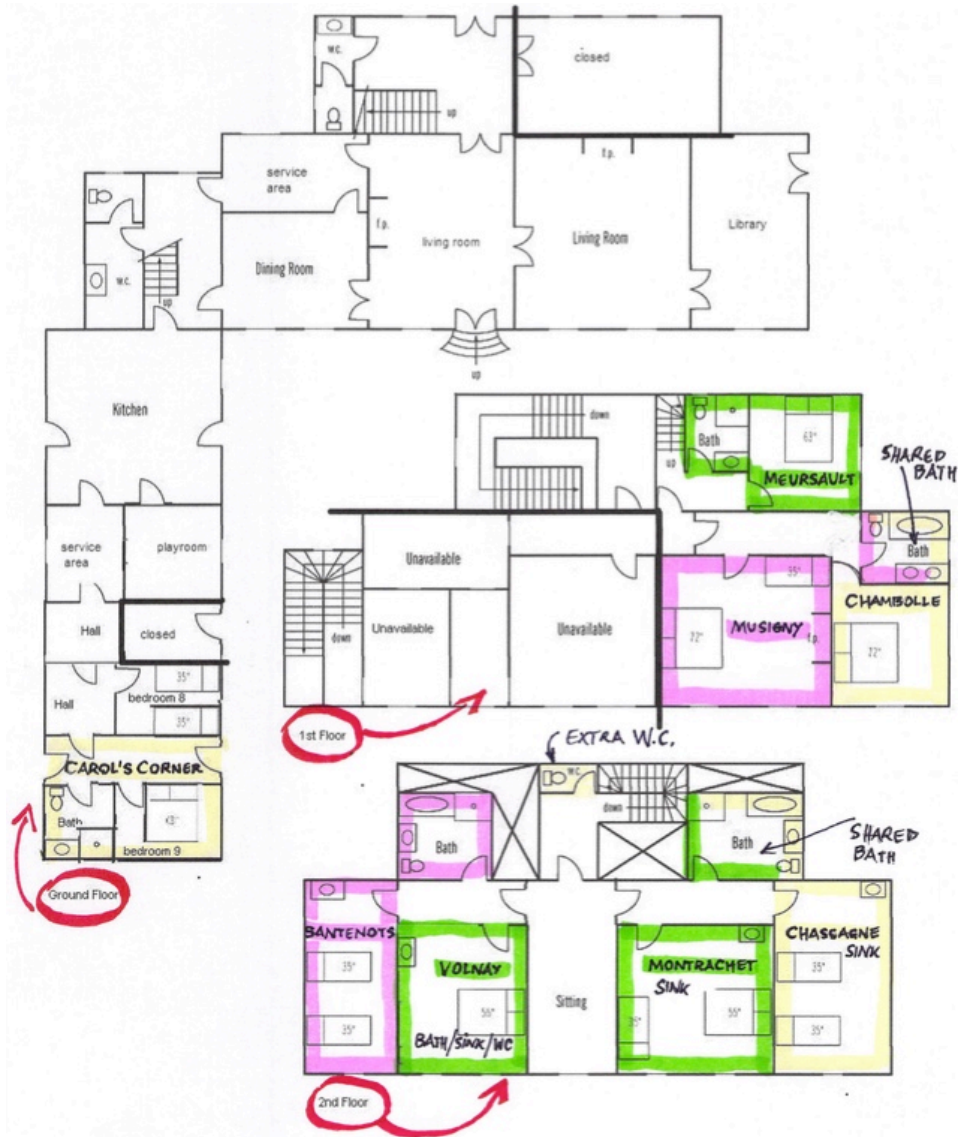

### Meursault (ensuite bathroom with shower):

*king-size luxury divan bed and ensuite bathroom with shower...*

**Chambolle** (bathroom with bathtub and shower shared with Musigny):

*double bedroom with **king-size luxury divan bed** and an open fireplace – it shares a bathroom (with bathtub and shower) with Musigny which is accessed via a common hallway ...*

### **Second Floor:**

**Santenots** (ensuite bathroom with bathtub and shower):

***two single beds** (pushed together) and an ensuite bathroom with bathtub and shower ...*

**Volnay** (ensuite bathroom with freestanding bathtub – sink and WC in separate space):

*queen-size bed and free standing cast-iron bathtub and ensuite sink and WC in a separate space*

**Montrachet** (bathroom with bathtub and shower shared with Chassagne):

*king-size luxury divan bed sharing a bathroom with bathtub and shower with Chassagne ...*

**Chassagne** (bathroom with bathtub and shower shared with Montrachet):

*two separate single beds sharing a bathroom with bathtub and shower with Montrachet ...*

**Floor Plan:**